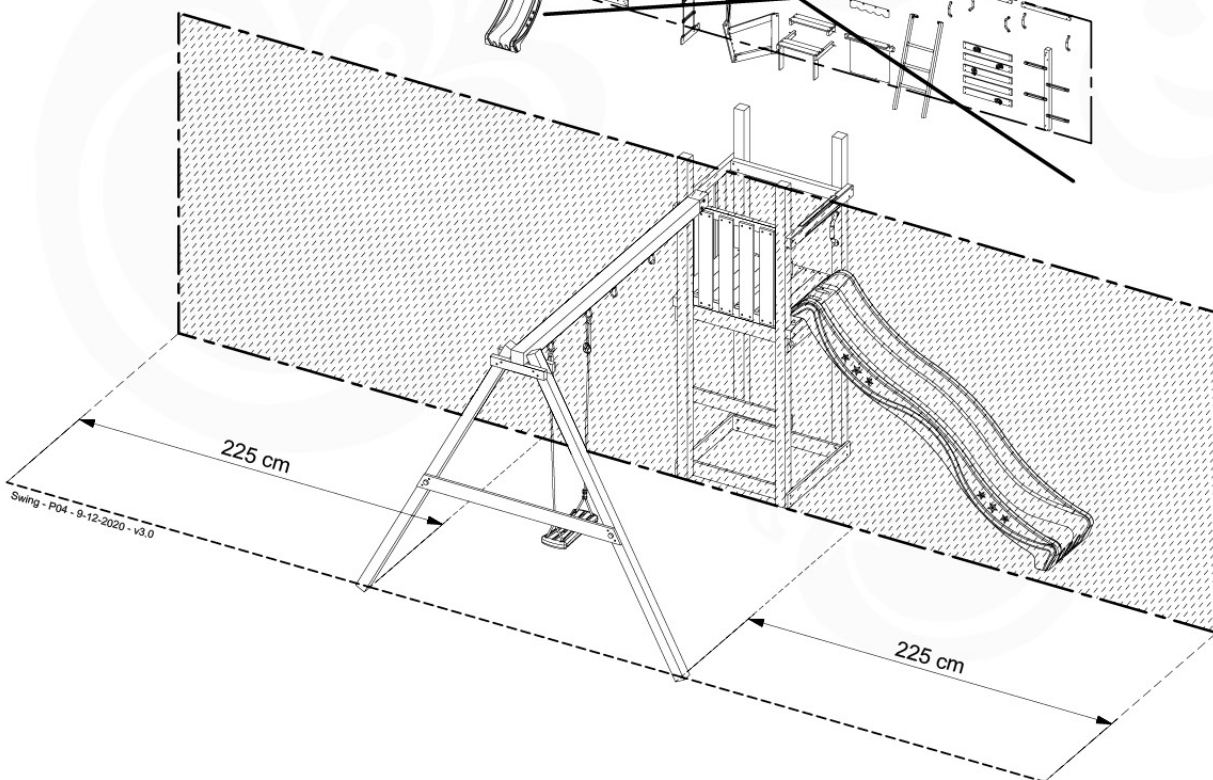

05-3

05-4

05-5

05-6

06

	PartNo	PartName	QTY.
Hardware Pack	001_406	Stealth Screw 8x45	4
	001_417	Stealth Screw 8x80	3
	001_422	Stealth Screw 8x137	3
	002_220	Gap Point Screw T25 - 5x45	12
	002_223	Gap Point Screw T25 - 5x80	6
Other	005_528	Swing Beam Bracket 7x7	1
	005_529	Swing Beam Bracket 9x9	1
	007_001	Ground-anchor	2
Hardware Pack	022_31x	bpc-base version 3	2
	022_84x	bpc cover	2
	023_031	Finishing Washer GPS 5.0	2
Other	101_003	Swing hook with Carabiner	4