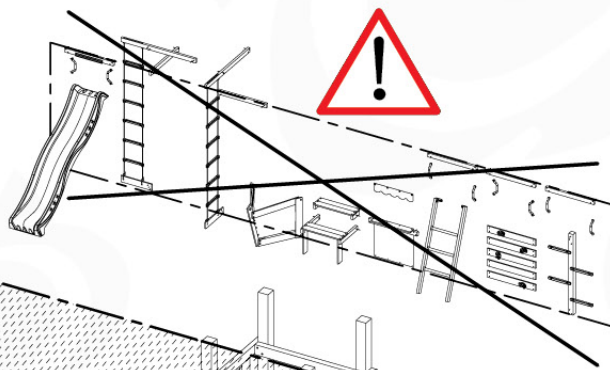

05-3

05-4

05-5

05-6

06

	PartNo	PartName	QTY.
Hardware Pack	001_406	Stealth Screw 8x45	4
	001_417	Stealth Screw 8x80	3
	001_422	Stealth Screw 8x137	3
	002_220	Gap Point Screw T25 - 5x45	12
	002_223	Gap Point Screw T25 - 5x80	6
Other	005_528	Swing Beam Bracket 7x7	1
	005_529	Swing Beam Bracket 9x9	1
	007_001	Ground-anchor	2
Hardware Pack	022_31x	bpc-base version 3	2
	022_84x	bpc cover	2
	023_031	Finishing Washer GPS 5.0	2
Other	101_003	Swing hook with Carabiner	4